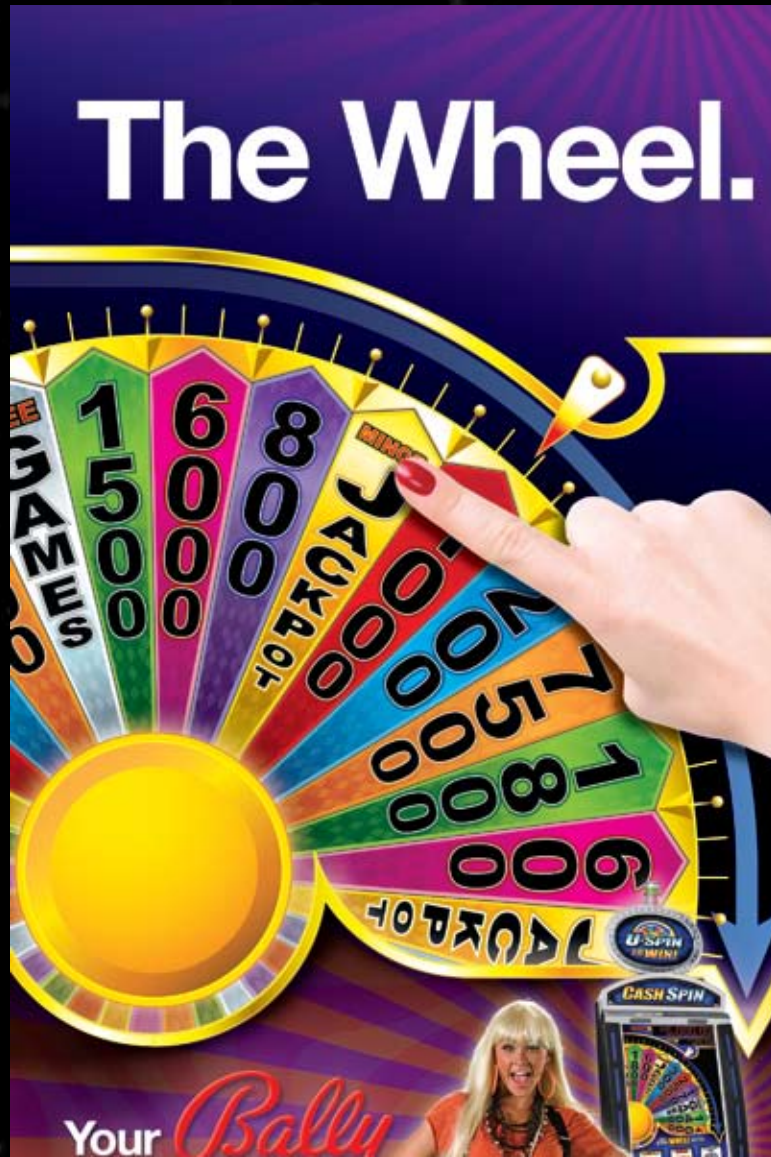

Award-winning innovation
You Can Touch!

SPINNATION
SERIES™

Your *Bally*
TECHNOLOGIES®