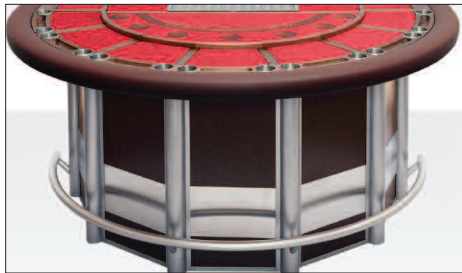

Check Out These New Product Releases!

Custom Blackjack Tables

Rye Park Gaming has recently developed a line of high-end stainless steel gaming tables, which provide the ultimate in durability and professionalism, and incorporate many innovative concepts. Stainless steel is used for the base and foot rails so the parts of the table that get the most abuse will withstand the 24/7 wear and tear for years to come. High Limit tables offer an option of stainless steel kick plates to protect the laminate panels.

RPG's new line of blackjack tables incorporates "Easy Change Table Tops" featuring segmented player areas. Individual player or dealer sections can be interchanged in less than 60 seconds. This modular approach allows for easy replacement of sections as needed, saving time and money.

Another feature that sets these tables apart from the crowd is the custom designed table game layout. Rye Park creates stunning one-of-a-kind layouts that appeal to customers and meet surveillance requirements. Using the latest technology, RPG's deep ink penetration creates long lasting vibrant colors and images, and reduces usage wear in the dealer area, increasing the lifespan of each layout.

The Pro Series V22/22 Upright and V22/26 Slant cabinets set new benchmarks of unrivaled player comfort, interaction, and control. Custom HD surround-sound, lighting and Super Candle synchronized to game play, and easy serviceability through the use of vertically opening doors are hallmarks of this striking new platform. The Pro Series cabinets have been approved by the WSGC.