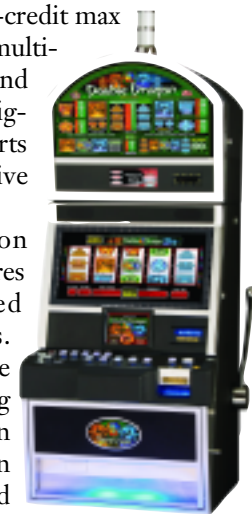

DOUBLE DRAGON DELUXE ALPHA™ S9C

Fire-breathing twin dragons spell good fortune for players on this exciting new five-reel stepper slot from Bally.

Double Dragon Deluxe offers 30 lines of play with a 600-credit max bet. The game is multi-line, multi-credit and multi-denom configurable and supports external progressive functions.

Double Dragon Deluxe also features an action-packed secondary bonus. When the Fire Dragon, Yin/Yang and Water Dragon symbols appear on lines two, three and